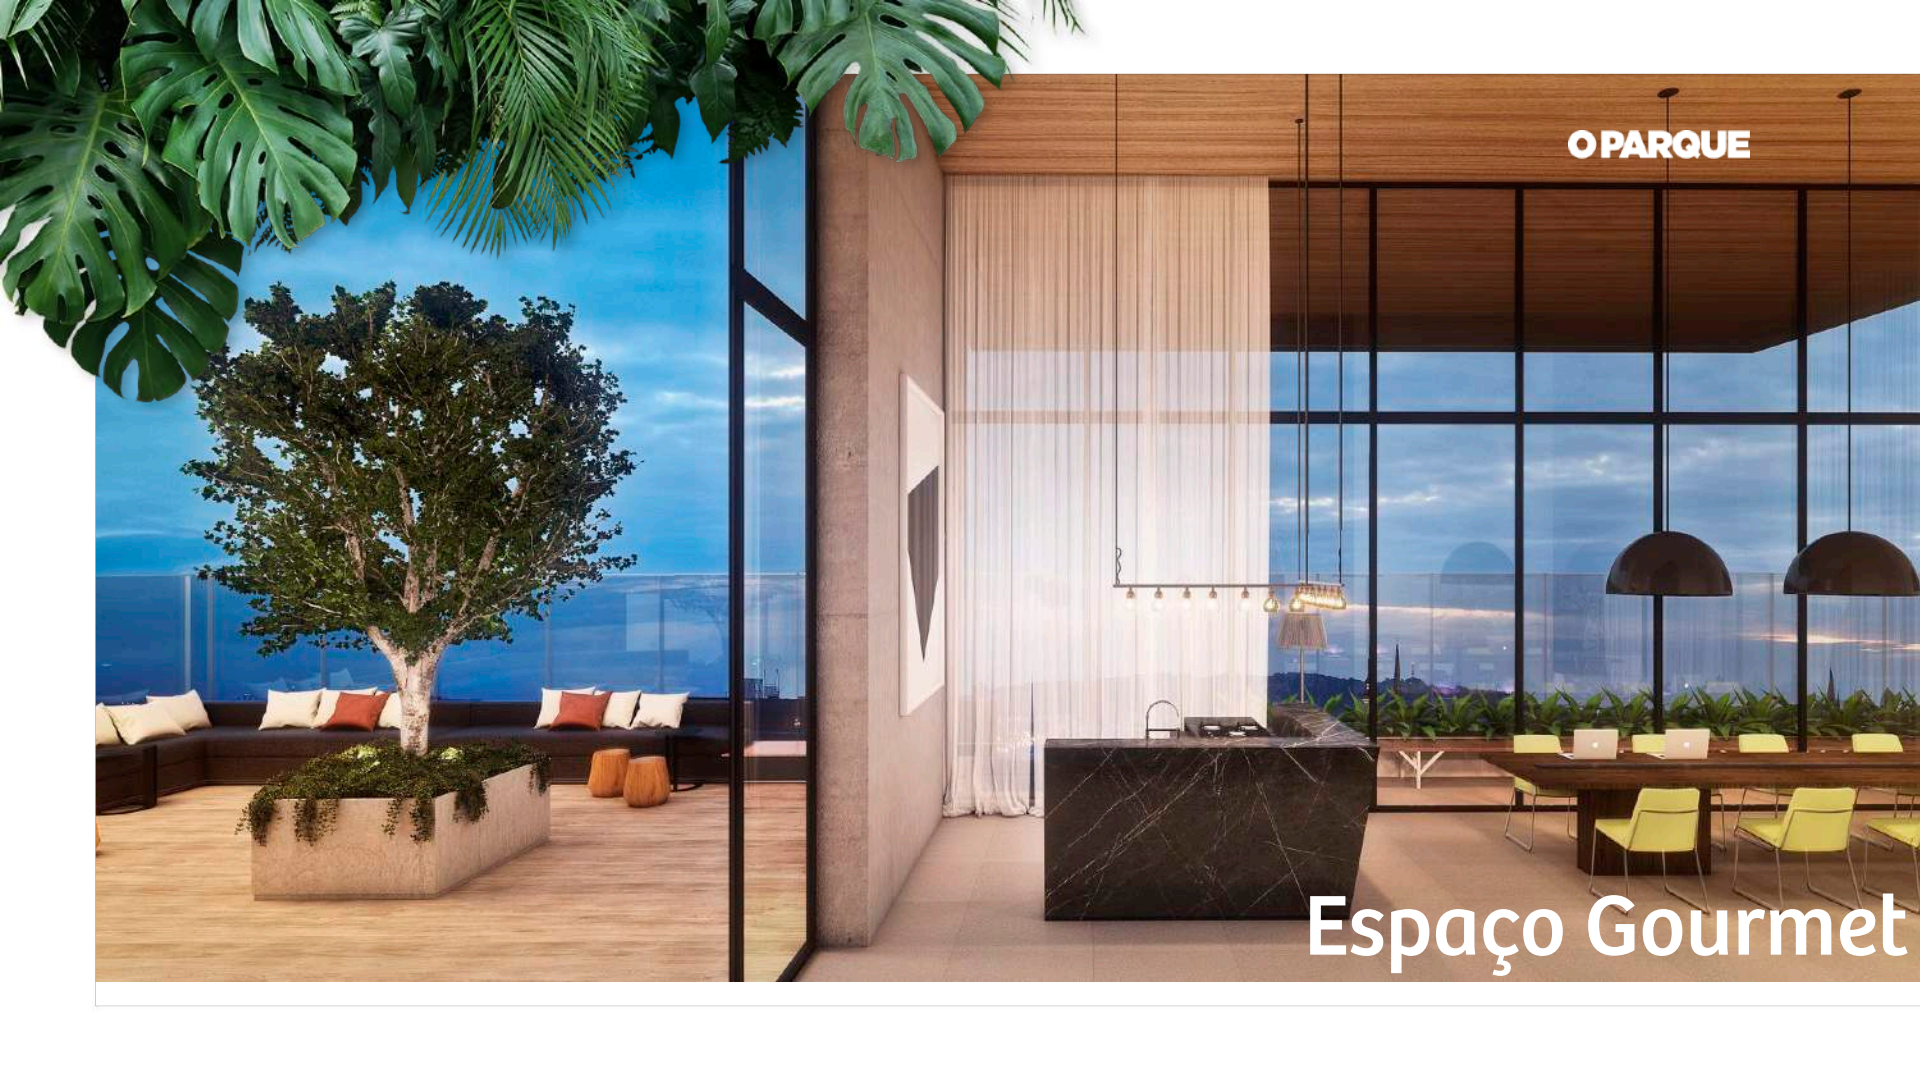

OPARQUE

Espaço Gourmet