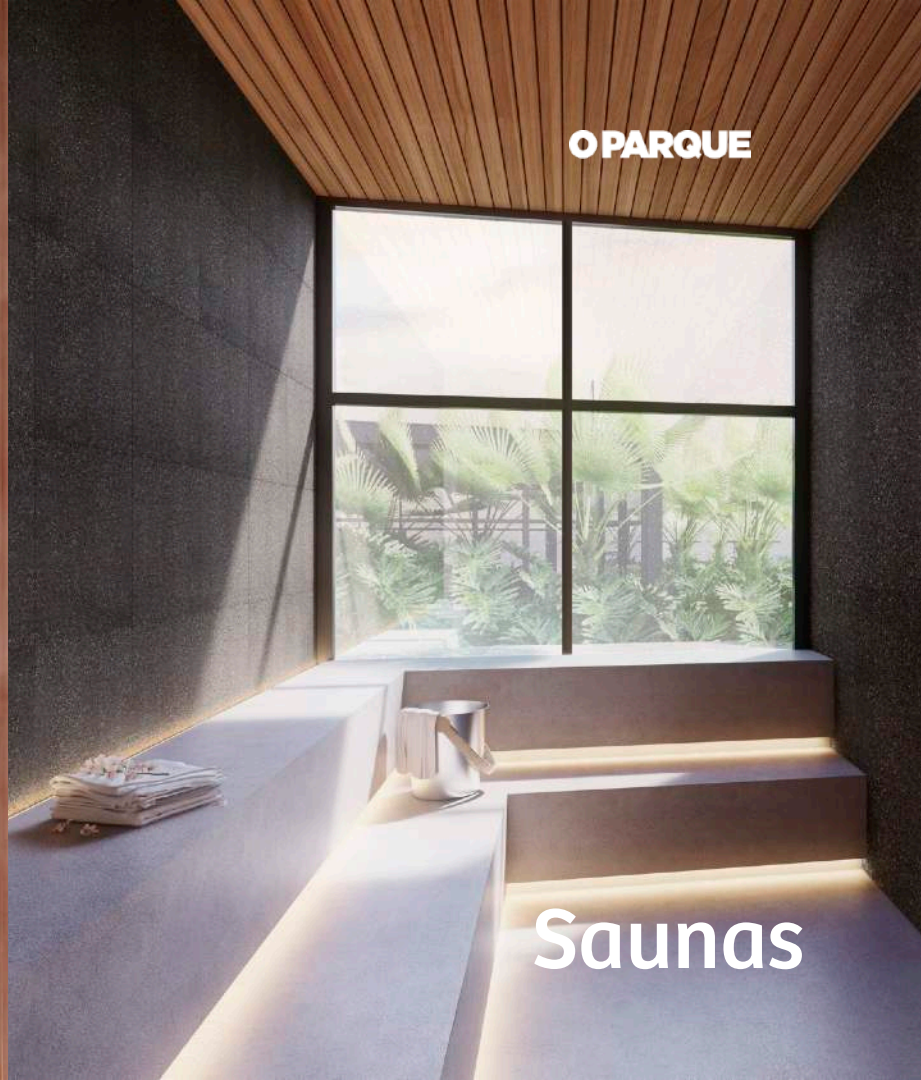

OPARQUE

Piscinas

OPARQUE

Piscinas

OPARQUE

Piscinas

A modern high-rise apartment building with a swimming pool and lounge area. The building features balconies with glass railings and wooden accents. The pool area is surrounded by lush tropical landscaping, including palm trees and large green plants. In the foreground, there are several wooden lounge chairs and a small table on a paved deck. The sky is clear and blue.

OPARQUE

Piscinas

OPARQUE

Pub da piscina

A modern outdoor lounge area at dusk. Several red hammocks are suspended from a dark, slatted ceiling. The ground is paved with light-colored tiles. In the background, there is a building with a glass facade and some greenery. The scene is illuminated by warm, glowing lanterns on the ground.

OPARQUE

Redário

OPARQUE

Pub

OPARQUE

Piscina coberta

OPARQUE

Saunas

OPARQUE

Massagem

OPARQUE

Spa

OPARQUE

Fitness

A modern fitness center with a glass facade and indoor plants. The gym is visible through the glass, showing treadmills and other equipment. The word "FIT" is visible on a wall inside. The word "OPARQUE" is visible on a balcony above. The word "Fitness" is written in the bottom right corner.