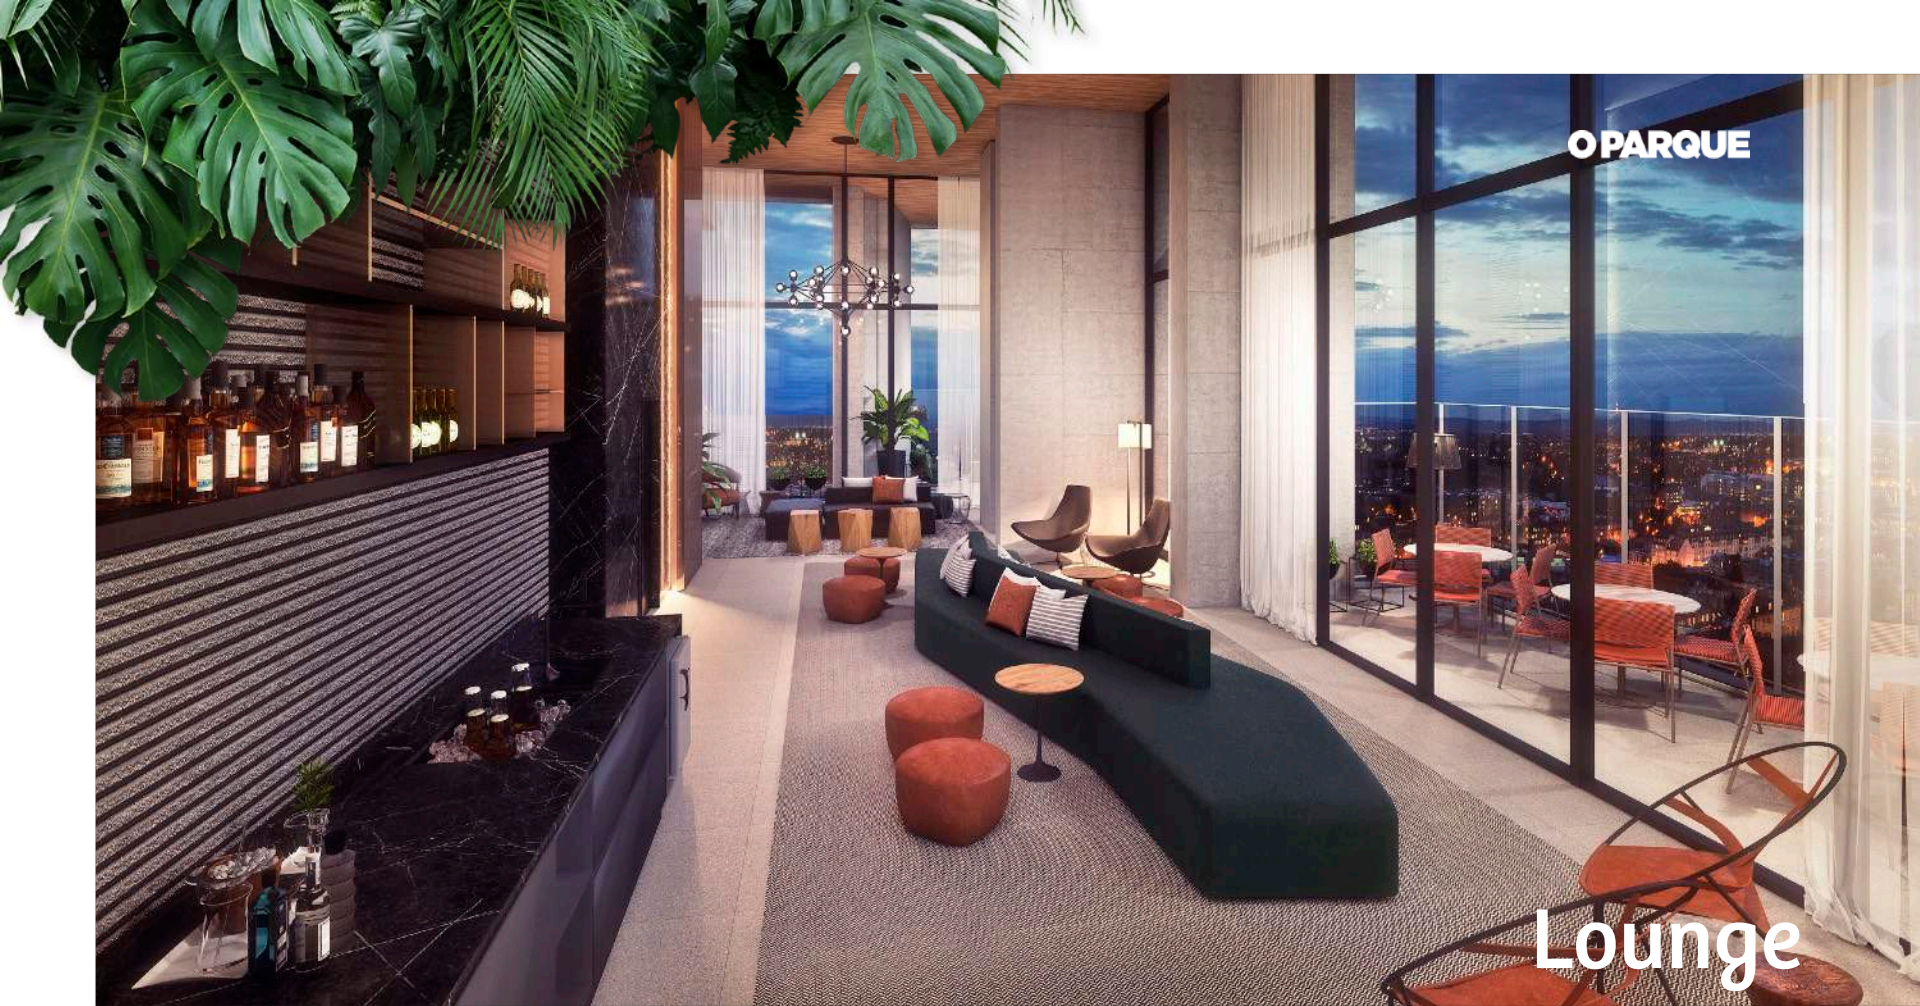

OPARQUE

Lounge